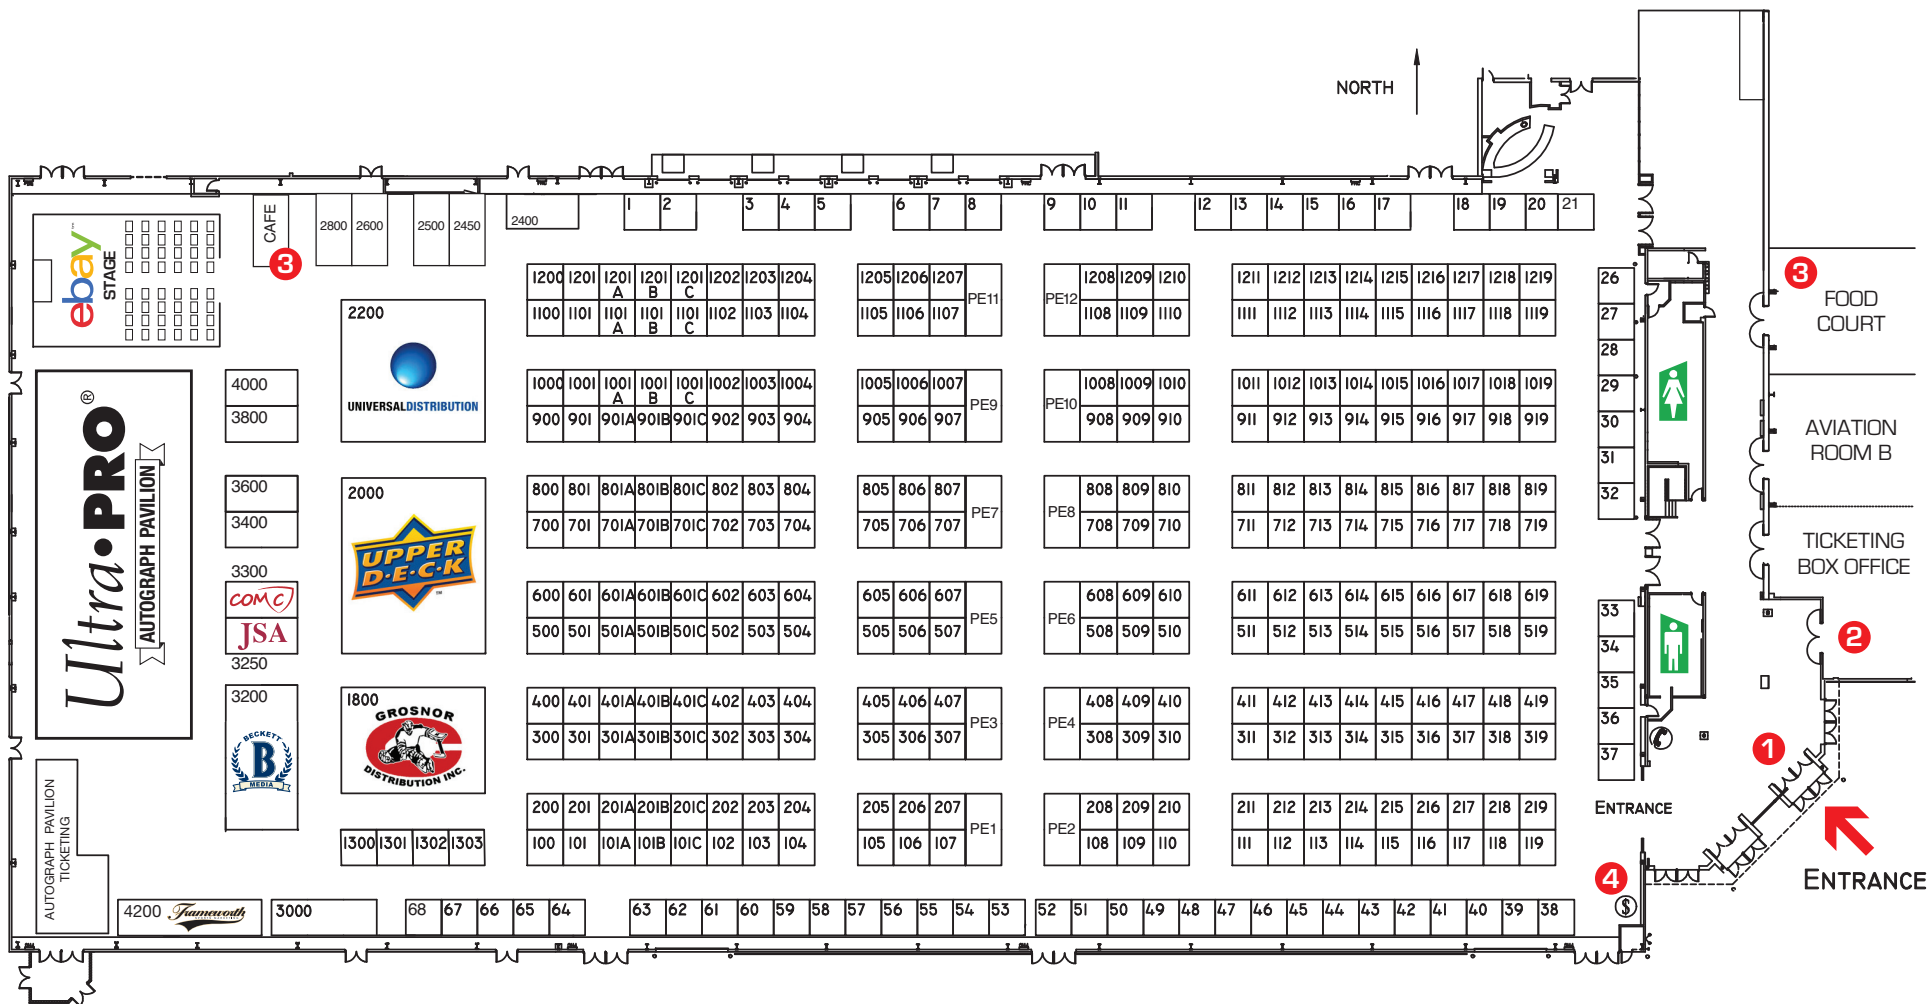

SPORT CARD & MEMORABILIA EXPO

SPRING EXPO
MAY 3-5 | 2019

FALL EXPO
NOV. 15-17 | 2019

TORONTO INTERNATIONAL CENTRE - HALL 5
6900 AIRPORT ROAD., MISSISSAUGA, ON L4V 1E8

LEGEND

- ENTRANCE/EXIT 1
- TICKETING BOX OFFICE 2
- FOOD COURT 3
- \$ ATM \$ 4
- WASHROOMS

Floorplan is correct at press time and is subject to change.

SHOW HOURS: FRIDAY 12 PM - 9 PM, SATURDAY 10 AM - 6 PM, SUNDAY 10 AM - 5 PM