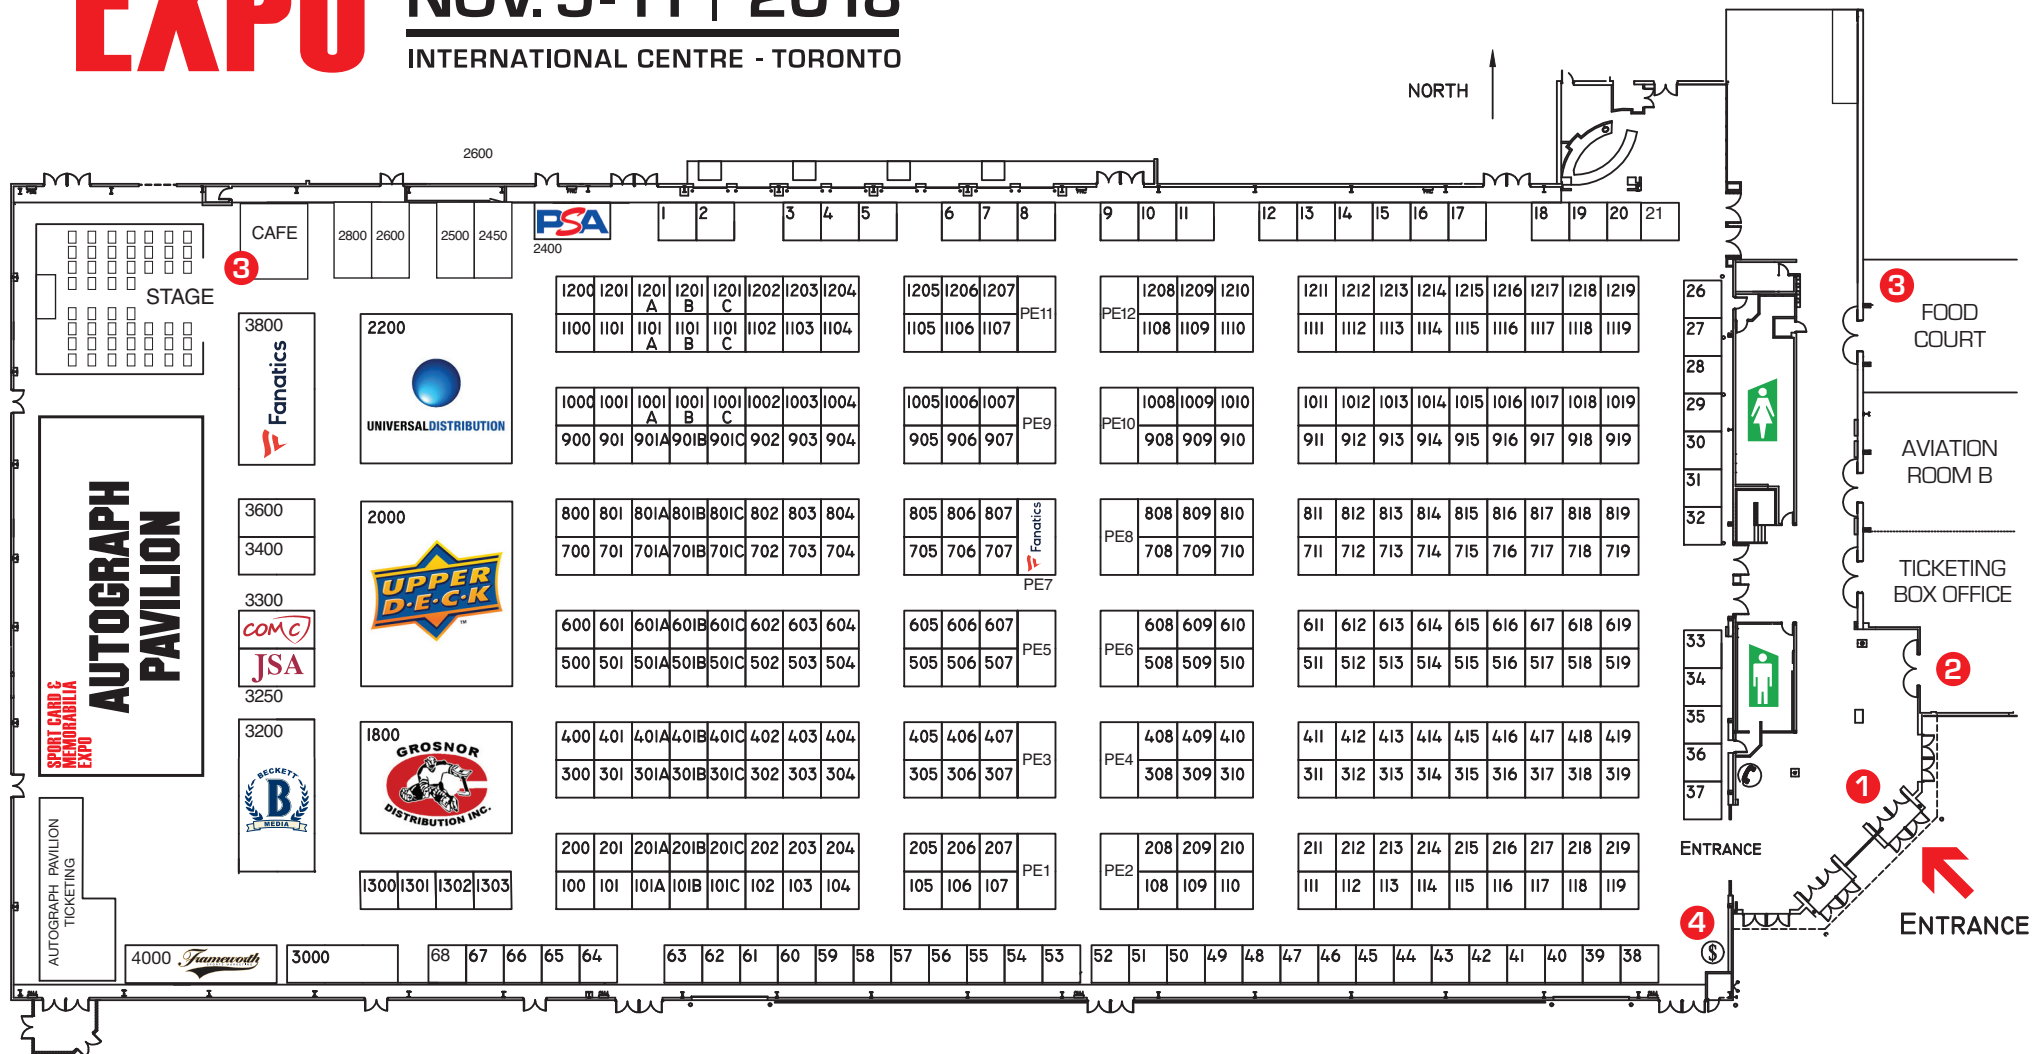

SPORT CARD & MEMORABILIA EXPO

NOV. 9-11 | 2018
INTERNATIONAL CENTRE - TORONTO

TORONTO INTERNATIONAL CENTRE - HALL 5
6900 AIRPORT ROAD., MISSISSAUGA, ON L4V 1E8

LEGEND

- ENTRANCE/EXIT 1
- TICKETING BOX OFFICE 2
- FOOD COURT 3
- \$ ATM \$ 4
- WASHROOMS 

Floorplan is correct at press time and is subject to change.

SHOW HOURS: FRIDAY 12 PM - 9 PM, SATURDAY 10 AM - 6 PM, SUNDAY 10 AM - 5 PM