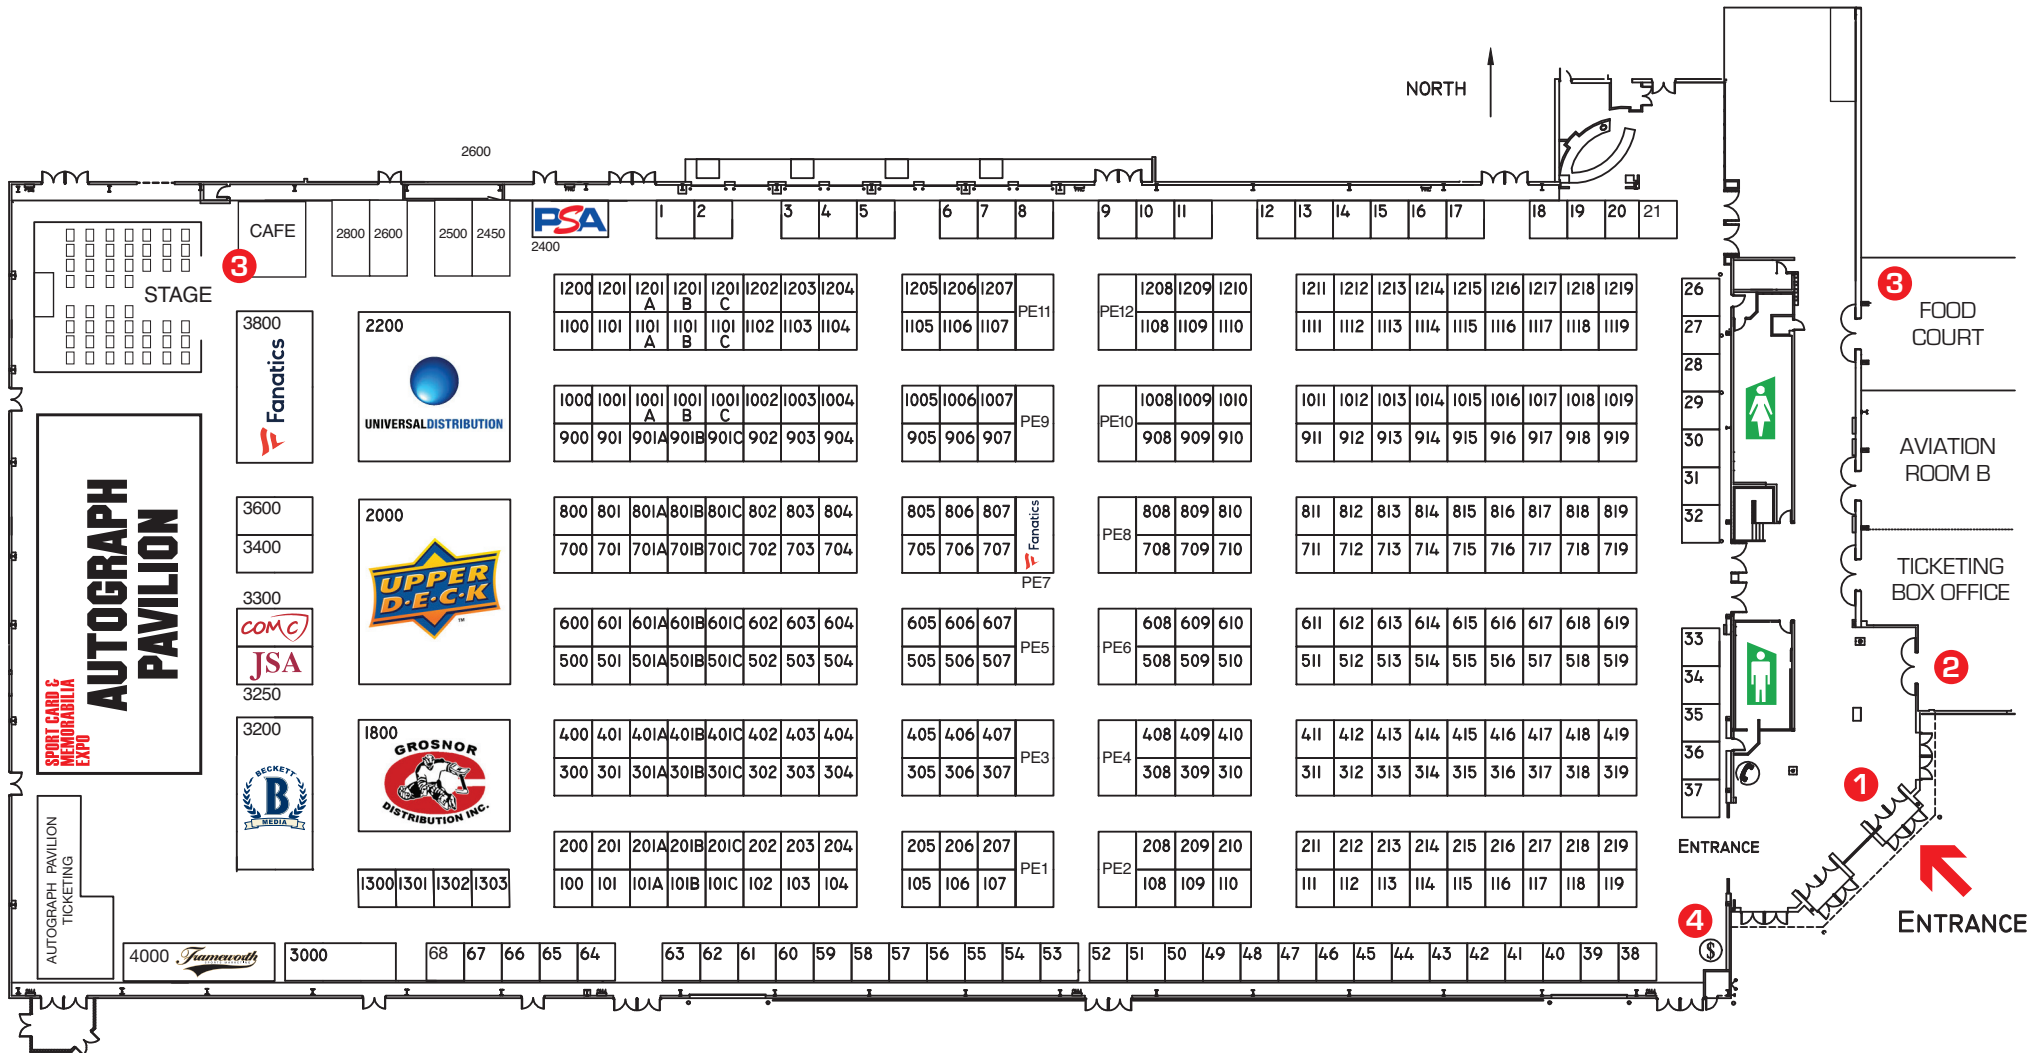

# SPORT CARD & MEMORABILIA EXPO

SPRING EXPO  
MAY 3-5 | 2019

FALL EXPO  
NOV. 15-17 | 2019

TORONTO INTERNATIONAL CENTRE - HALL 5  
6900 AIRPORT ROAD., MISSISSAUGA, ON L4V 1E8

## LEGEND

- ENTRANCE/EXIT 1
- TICKETING BOX OFFICE 2
- FOOD COURT 3
- \$ ATM \$ 4
- WASHROOMS 

Floorplan is correct at press time and is subject to change.

**SHOW HOURS: FRIDAY 12 PM - 9 PM, SATURDAY 10 AM - 6 PM, SUNDAY 10 AM - 5 PM**