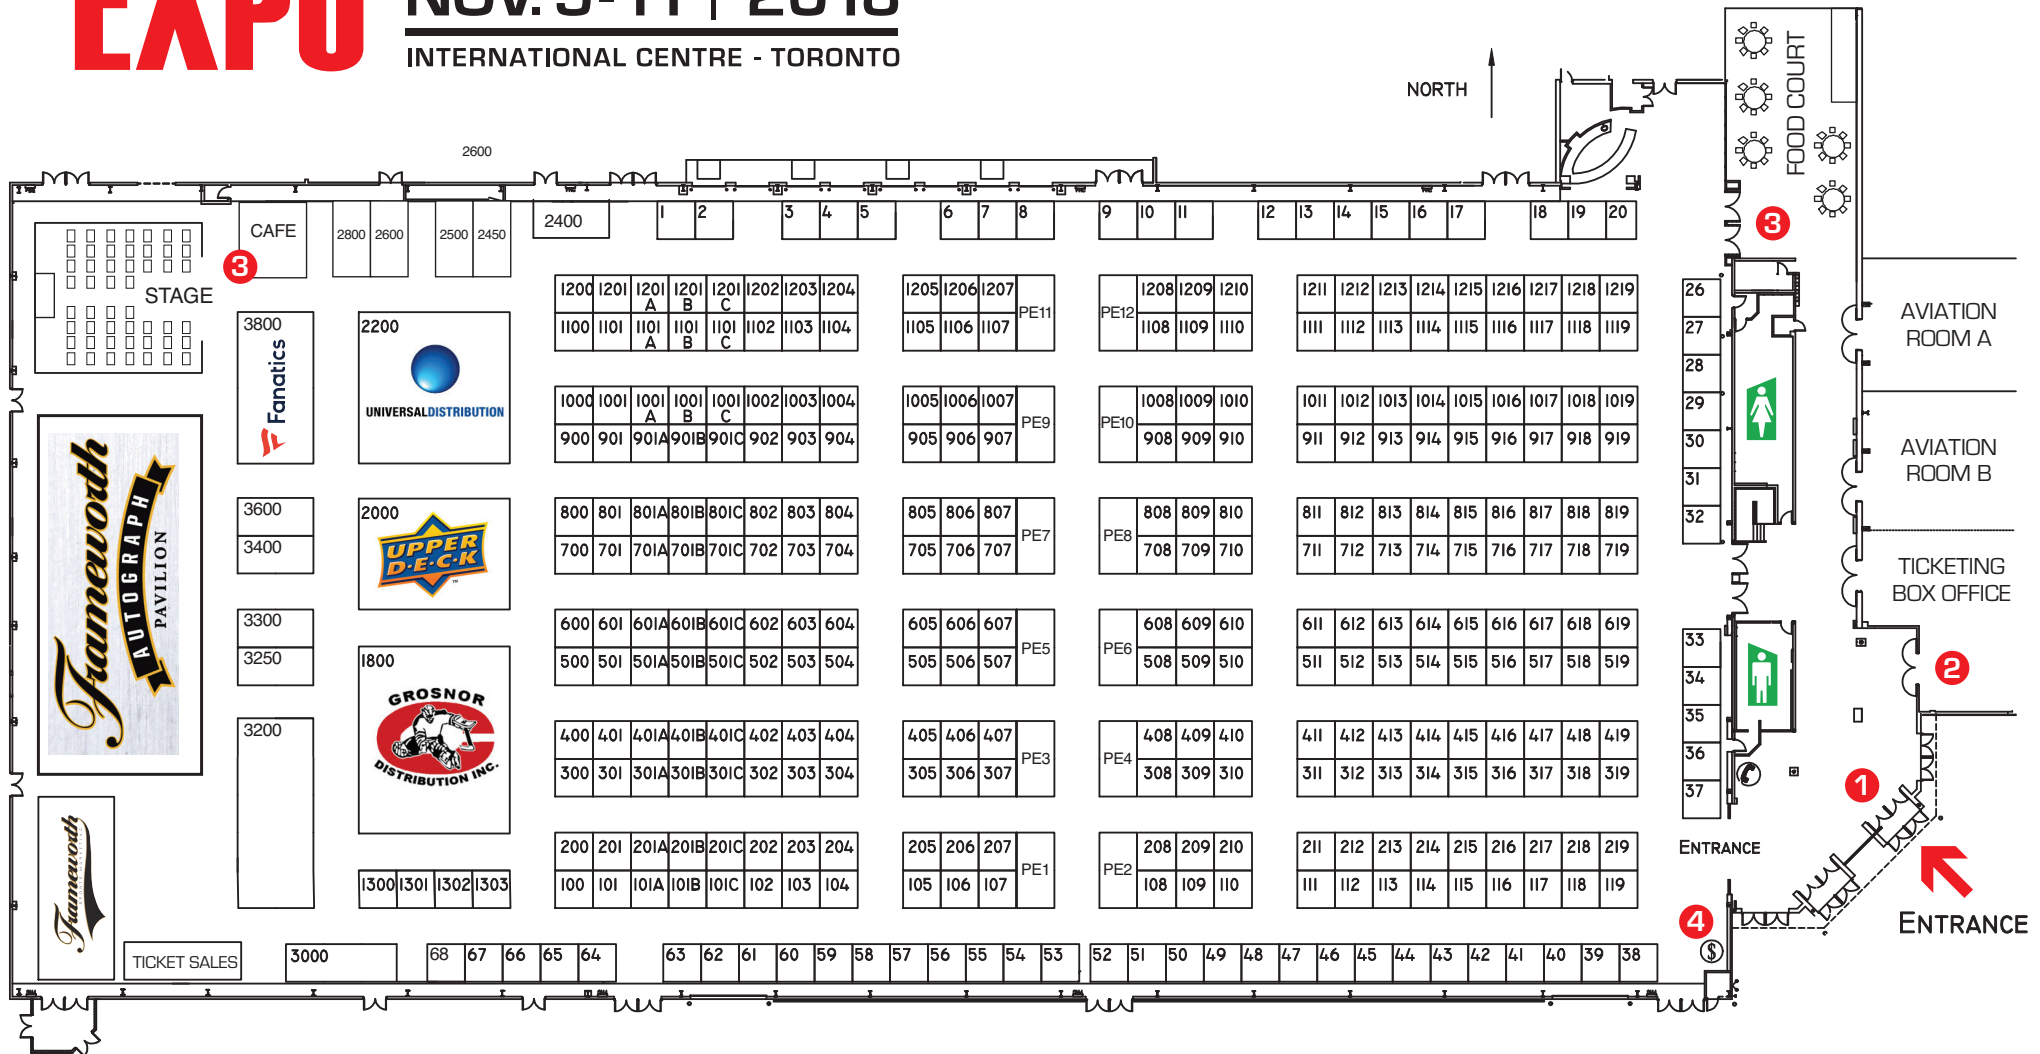

# SPORT CARD & MEMORABILIA EXPO

NOV. 9-11 | 2018  
INTERNATIONAL CENTRE - TORONTO

TORONTO INTERNATIONAL CENTRE - HALL 5  
6900 AIRPORT ROAD., MISSISSAUGA, ON L4V 1E8

## LEGEND

- ENTRANCE/EXIT 1
- TICKETING BOX OFFICE 2
- FOOD COURT 3
- \$ ATM \$ 4
- WASHROOMS 

Floorplan is correct at press time and is subject to change.

**SHOW HOURS: FRIDAY 12 PM - 9 PM, SATURDAY 10 AM - 6 PM, SUNDAY 10 AM - 5 PM**