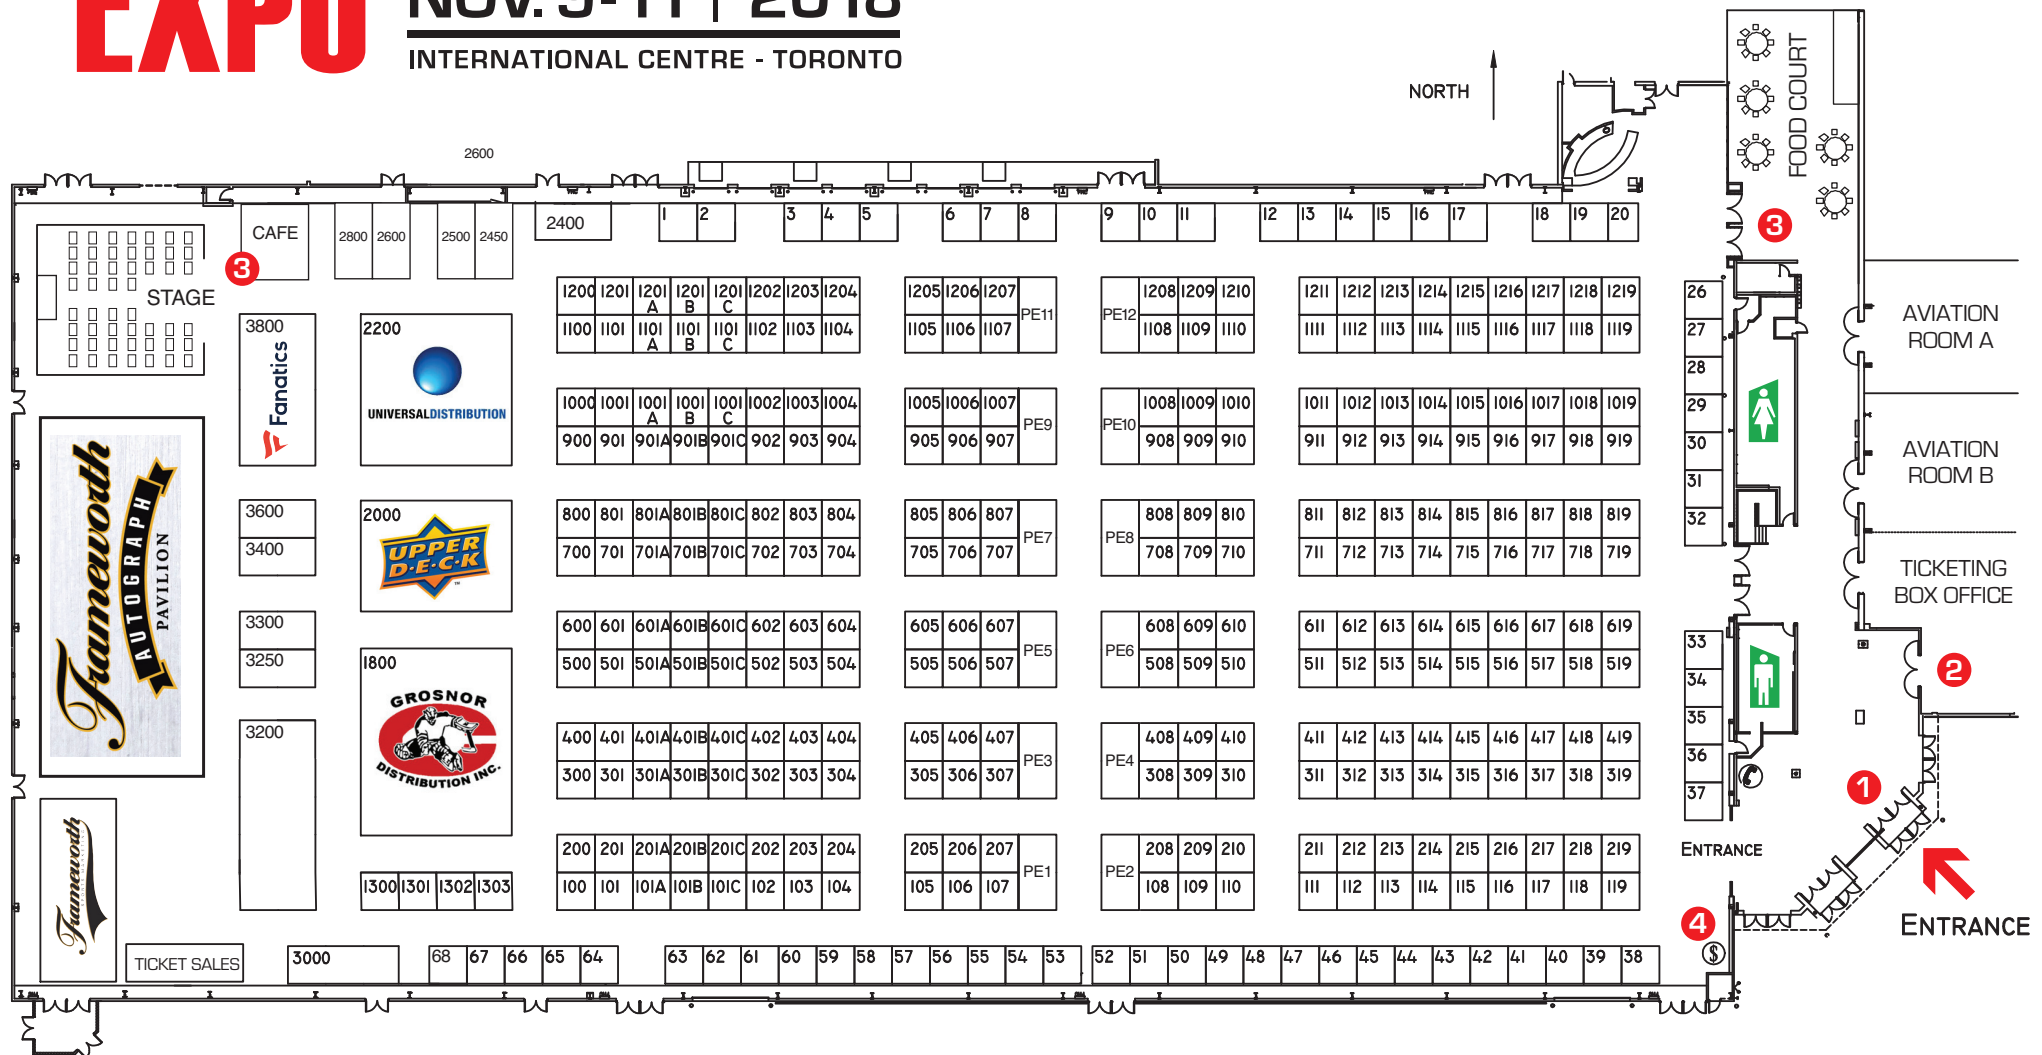

SPORT CARD & MEMORABILIA EXPO

NOV. 9-11 | 2018
INTERNATIONAL CENTRE - TORONTO

TORONTO INTERNATIONAL CENTRE - HALL 5
6900 AIRPORT ROAD., MISSISSAUGA, ON L4V 1E8

LEGEND

- ENTRANCE/EXIT 1
- TICKETING BOX OFFICE 2
- FOOD COURT 3
- \$ ATM \$ 4
- WASHROOMS 

Floorplan is correct at press time and is subject to change.

SHOW HOURS: FRIDAY 12 PM - 9 PM, SATURDAY 10 AM - 6 PM, SUNDAY 10 AM - 5 PM