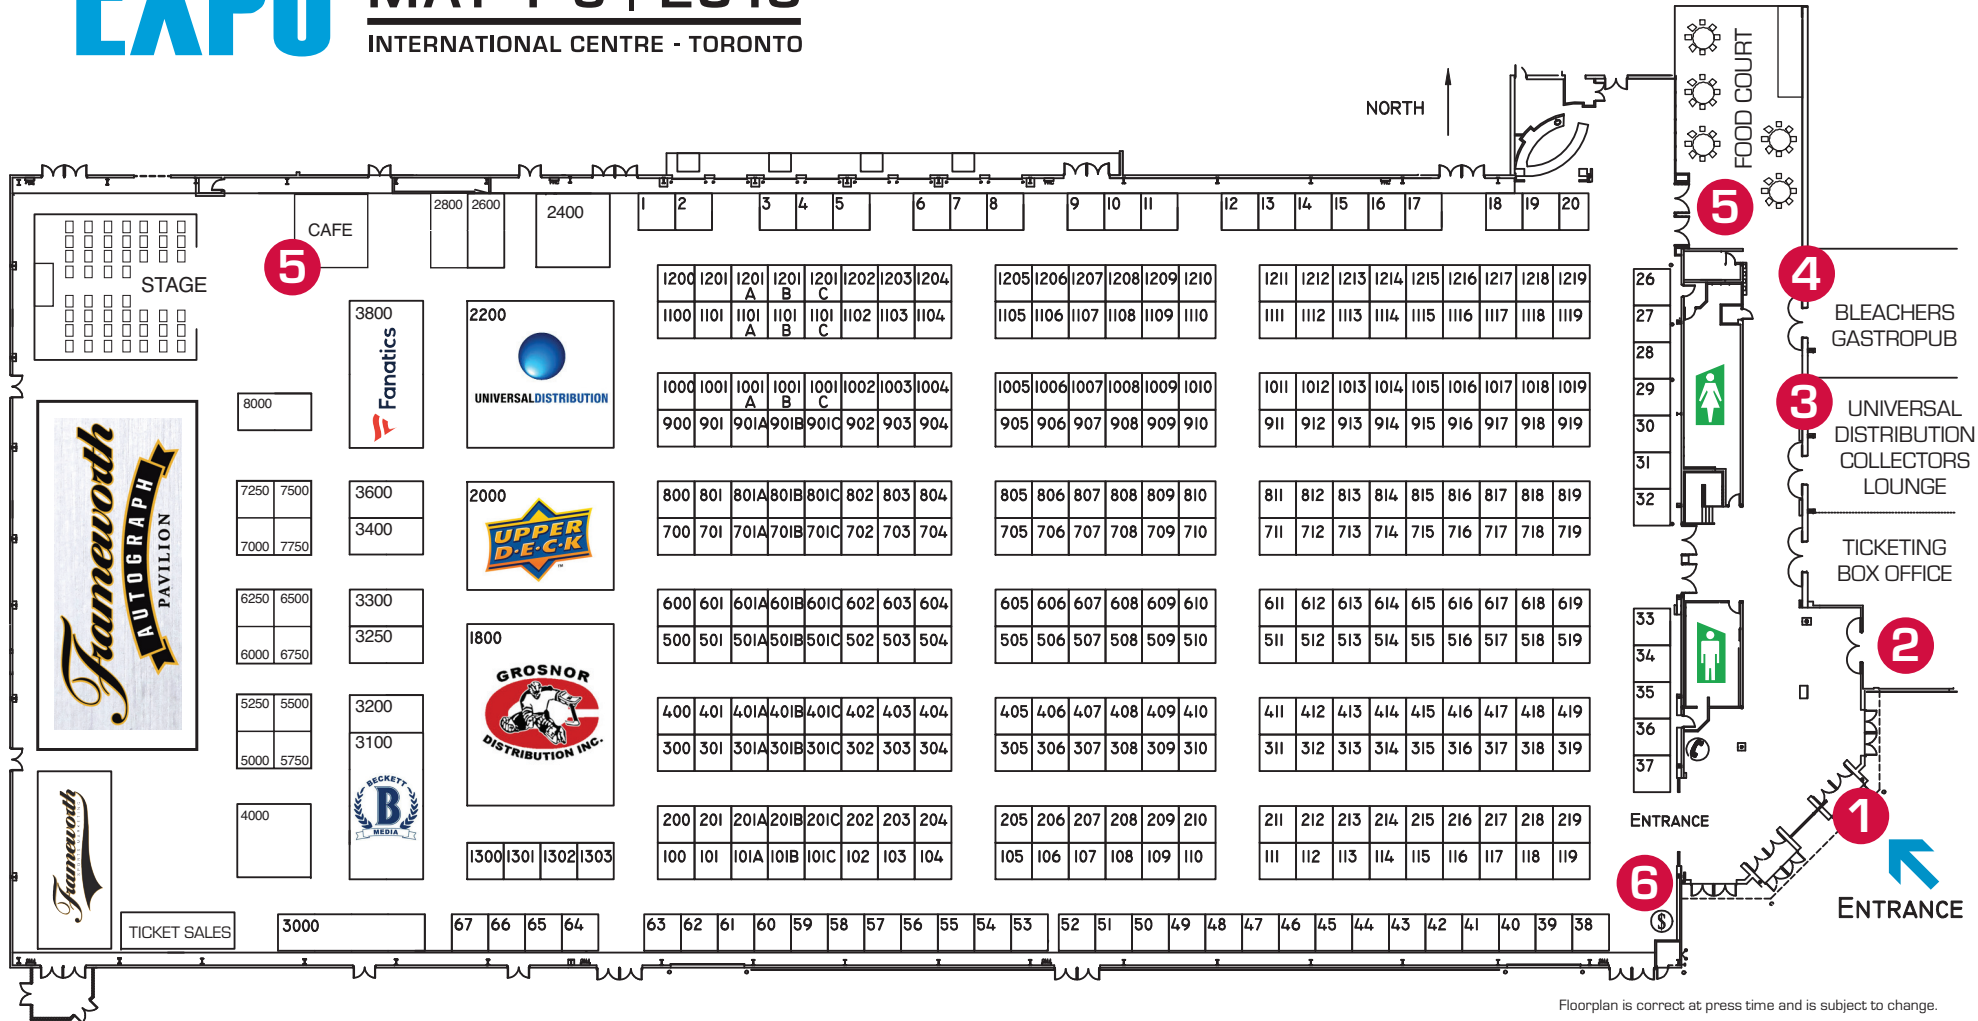

SPORT CARD & MEMORABILIA EXPO

MAY 4-6 | 2018
INTERNATIONAL CENTRE - TORONTO

TORONTO INTERNATIONAL CENTRE - HALL 5
6900 AIRPORT ROAD., MISSISSAUGA, ON L4V 1E8

ENTRANCE/EXIT 1 BLEACHERS GASTROPUB 4
TICKETING BOX OFFICE 2 FOOD COURT 5
UNIVERSAL DISTRIBUTION COLLECTORS LOUNGE 3 \$ ATM \$ 6 WASHROOMS

LEGEND

Floorplan is correct at press time and is subject to change.

SHOW HOURS: FRIDAY 12 PM - 9 PM, SATURDAY 10 AM - 6 PM, SUNDAY 10 AM - 5 PM