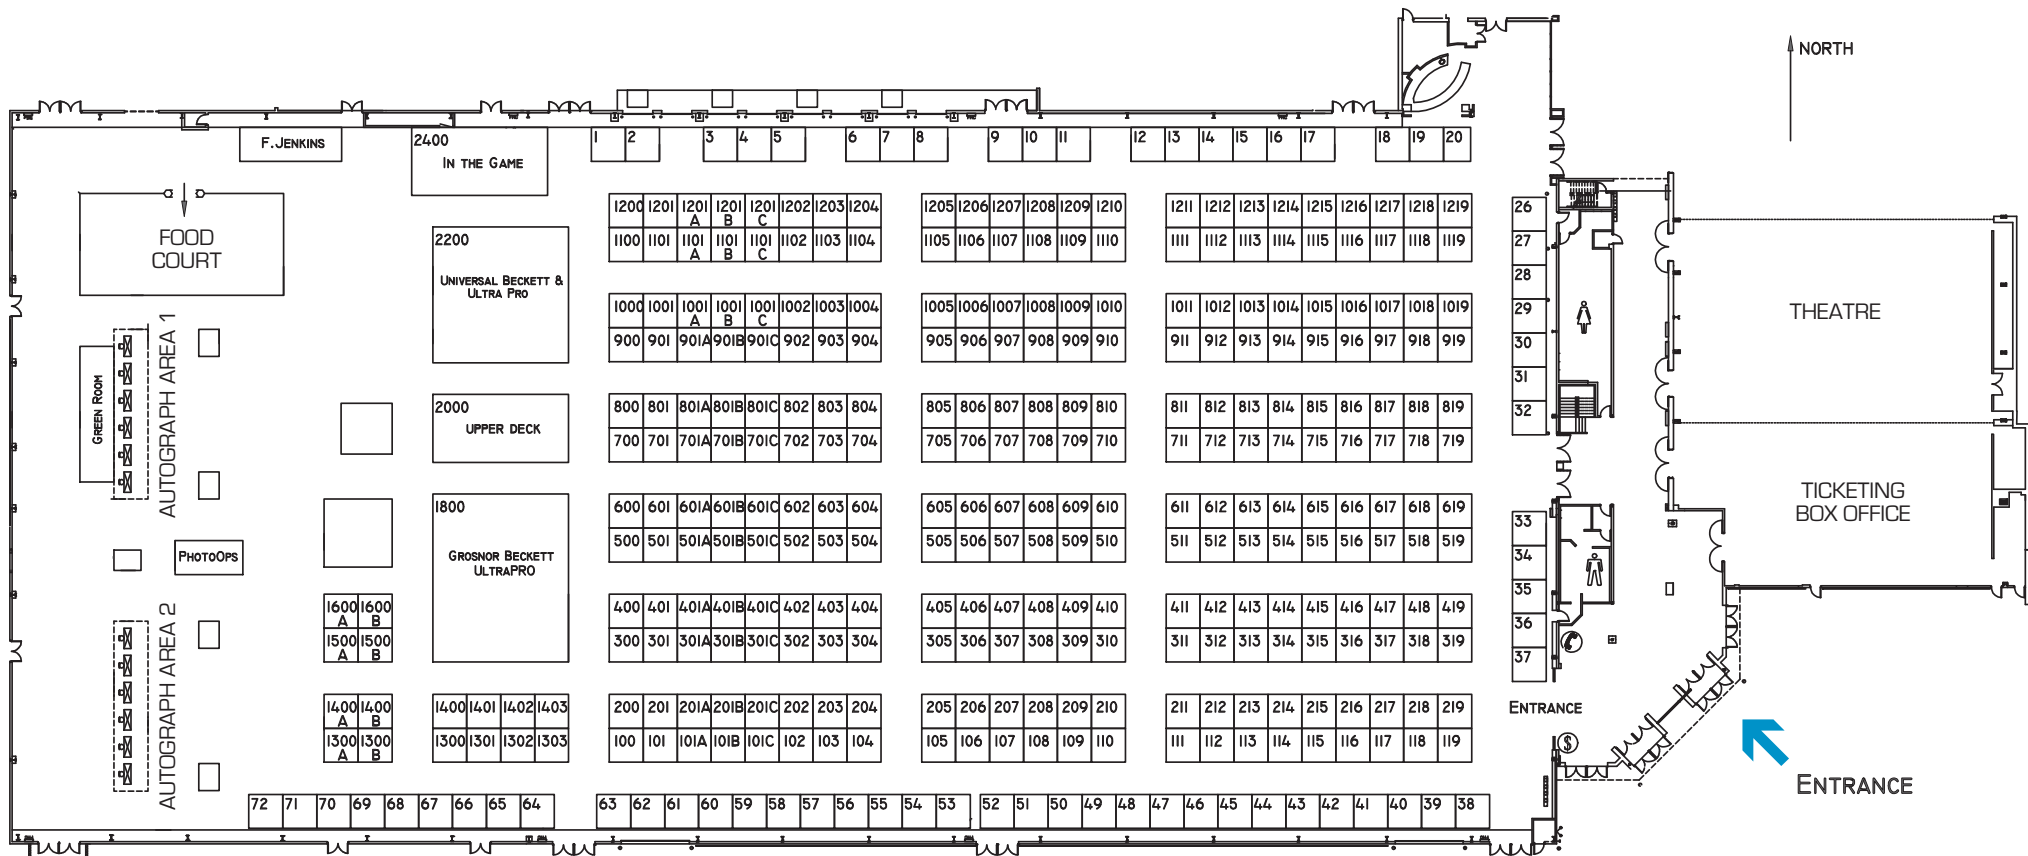

SPORT CARD & MEMORABILIA EXPO

NOV. 10-12 | 2017
INTERNATIONAL CENTRE - TORONTO

2017 Floorplan

TORONTO INTERNATIONAL CENTRE - HALL 5
TORONTO, CANADA

6900 AIRPORT ROAD
MISSISSAUGA, ON L4V 1E8
TEL. 1.905.672.7773

NOTE: Floorplan is from the SPORTCARD & MEMORABILIA EXPO on May 5-7/2017 and is subject to change and may vary.

SHOW HOURS: FRIDAY 12 PM - 9 PM, SATURDAY 10 AM - 6 PM, SUNDAY 10 AM - 5 PM