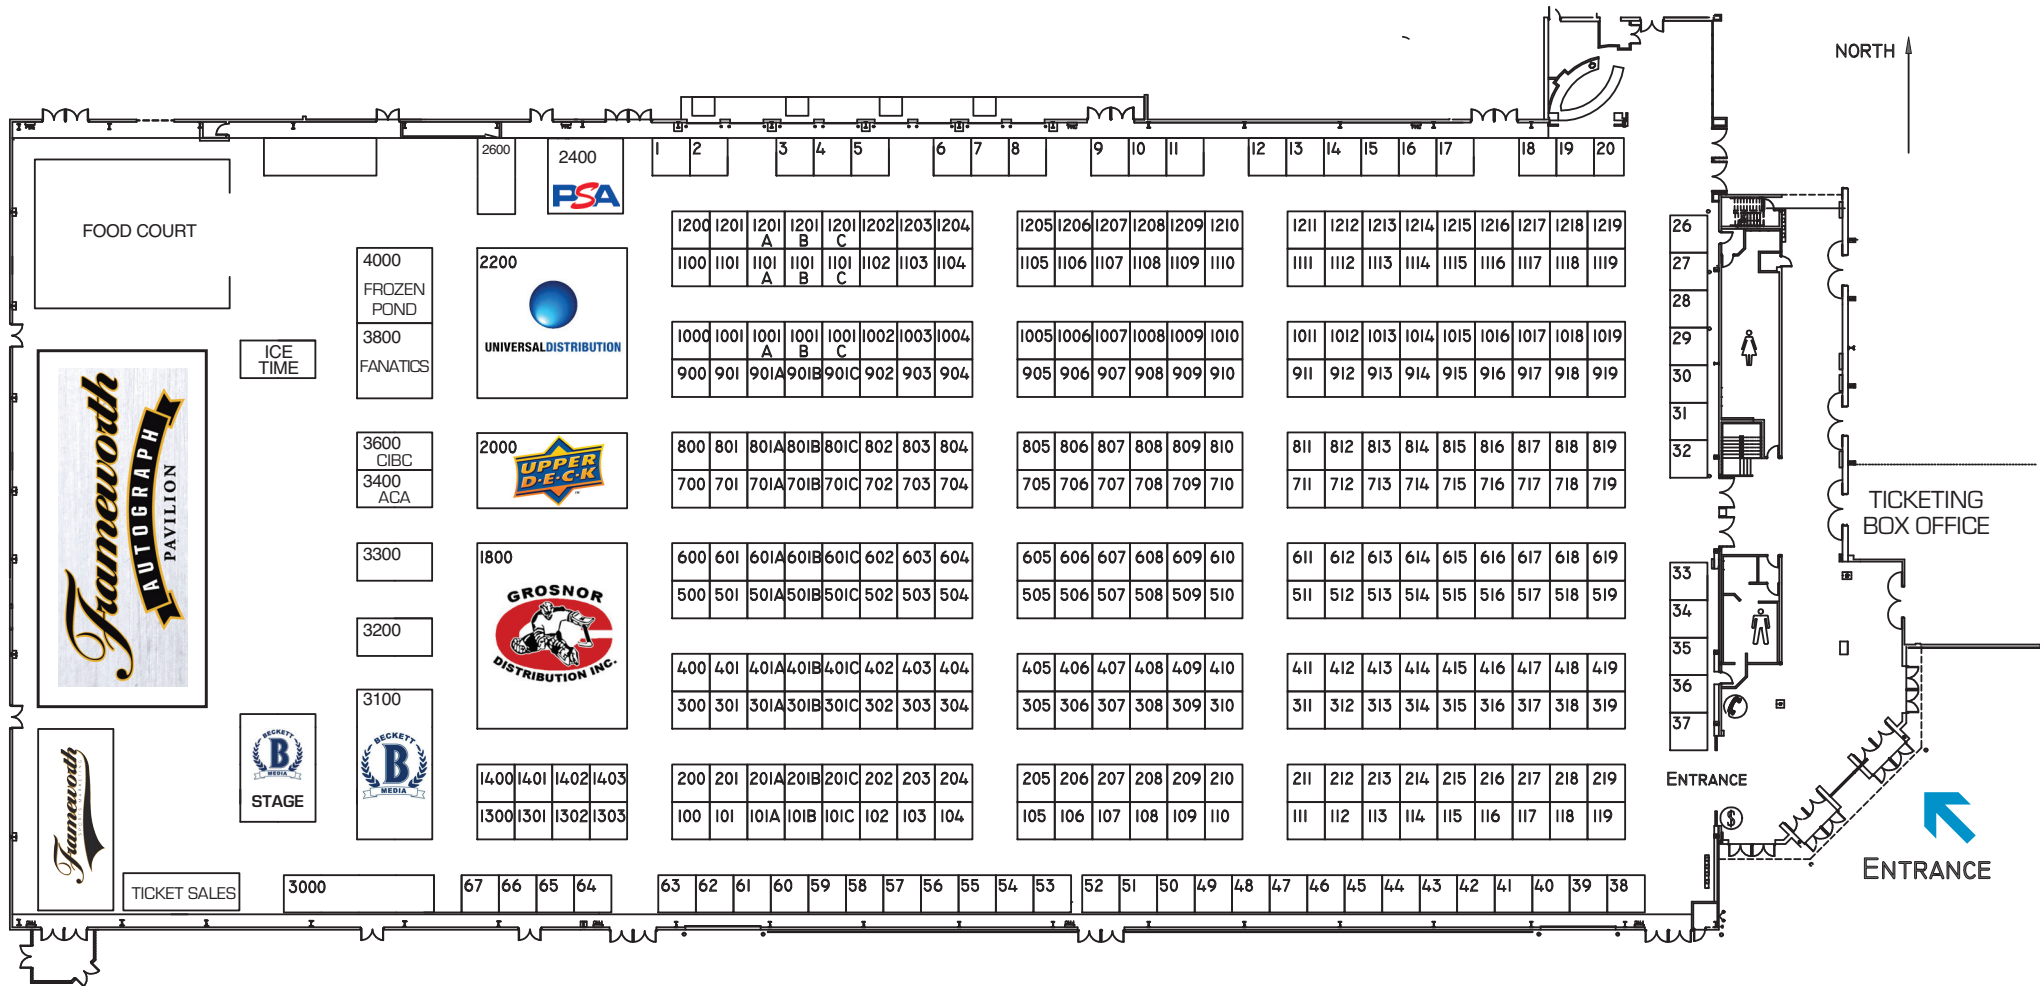

# SPORT CARD & MEMORABILIA EXPO

**NOV. 10-12 | 2017**  
INTERNATIONAL CENTRE - TORONTO

# 2017 Floorplan

TORONTO INTERNATIONAL CENTRE - HALL 5

6900 AIRPORT ROAD  
MISSISSAUGA, ON L4V 1E8  
TEL. 1.905.672.7773

**SHOW HOURS: FRIDAY 12 PM - 9 PM, SATURDAY 10 AM - 6 PM, SUNDAY 10 AM - 5 PM**